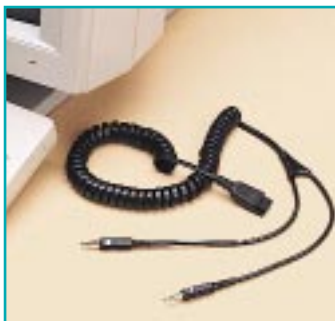

SELECT

THE ONE-CLICK COMPUTER-TELEPHONY SWITCH.

The SeleCT system easily connects your headset to both your telephone and computer, so you can move from one to the other with the flick of a switch. A 6-foot cord with standard 3.5 mm phono jacks is included.

The Profile SureFit Flex, which gives you a choice of three interchangeable wearing styles (flexible earhook, earloop and headband), is just one of the GN Netcom headsets you can use with the SeleCT switch.

The MPA-II Multi-Purpose Amplifier works on most phone systems with a modular handset connector. The easiest amplifier to set up and use, the MPA-II features a sliding volume control, headset/handset switch, mute switch and a built-in headset stand. An optional on-line indicator lights when the headset is in use.

Standard Features	SeleCT
Large, user-friendly rocker switch	Δ
6-foot cord w/two 3.5 mm jacks	Δ
12-inch modular phone cord	Δ
Two-Year Warranty	Δ
Velcro mounting kit	Δ

Compatibility		
Amplifier	Carbon	Electret
GN Netcom MPA-II	Δ	Δ
UNEX MP-10A		Δ
MPA Satellite		Δ
ACS Applica		Δ