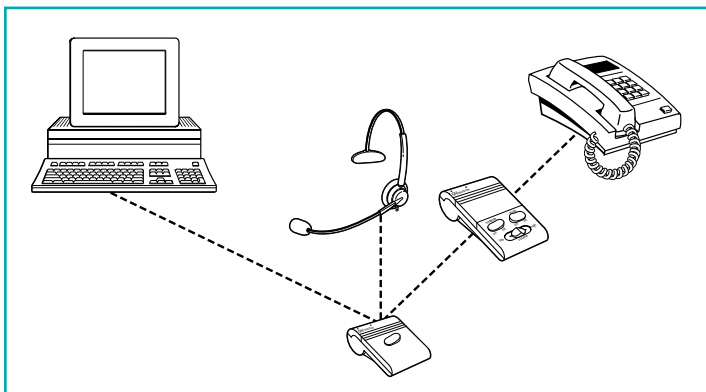

SELECT

THE ONE-CLICK COMPUTER-TELEPHONY SWITCH.

The SeleCT system easily connects your headset to both your telephone and computer, so you can move from one to the other with the flick of a switch. A 6-foot cord with standard 3.5 mm phono jacks is included.

The Profile SureFit Flex, which gives you a choice of three interchangeable wearing styles (flexible earhook, earloop and headband), is just one of the GN Netcom headsets you can use with the SeleCT switch.

The MPA-II Multi-Purpose Amplifier works on most phone systems with a modular handset connector. The easiest amplifier to set up and use, the MPA-II features a sliding volume control, headset/handset switch, mute switch and a built-in headset stand. An optional on-line indicator lights when the headset is in use.

The PC/Headset Adapter is the non-switchable way to get the hands-free benefit of a headset plus the advantages of CTI.

It's easy to get the benefits of the SeleCT. Simply connect your headset to the SeleCT switch, and the SeleCT to your computer and telephone.