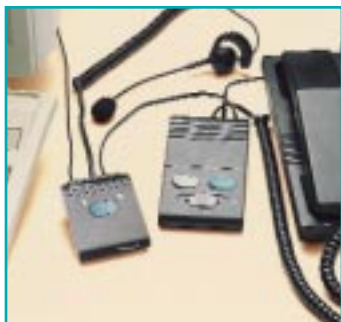

Do you use a headset for both your telephone and your computer? Now you can jump from one to the other with the flick of a switch—the SeleCT switch from GN Netcom, Inc. The SeleCT makes it easy to move from phone calls to multimedia to speech recognition to computer-telephony applications. Without fumbling with cords and connectors, or replacing your current GN Netcom equipment.

SELECT

THE ONE-CLICK COMPUTER-TELEPHONY SWITCH.

The SeleCT system easily connects your headset to both your telephone and computer, so you can move from one to the other with the flick of a switch. A 6-foot cord with standard 3.5 mm phono jacks is included.

The Profile SureFit Flex, which gives you a choice of three interchangeable wearing styles (flexible earhook, earloop and headband), is just one of the GN Netcom headsets you can use with the SeleCT switch.

The MPA-II Multi-Purpose Amplifier works on most phone systems with a modular handset connector. The easiest amplifier to set up and use, the MPA-II features a sliding volume control, headset/handset switch, mute switch and a built-in headset stand. An optional on-line indicator lights when the headset is in use.