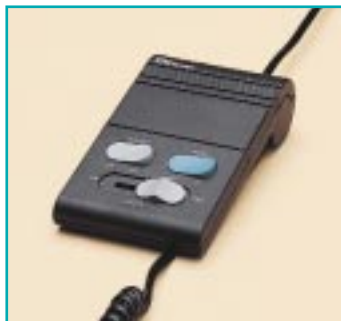

SELECT

THE ONE-CLICK COMPUTER-TELEPHONY SWITCH.

The SeleCT system easily connects your headset to both your telephone and computer, so you can move from one to the other with the flick of a switch. A 6-foot cord with standard 3.5 mm phono jacks is included.

The Profile SureFit Flex, which gives you a choice of three interchangeable wearing styles (flexible earhook, earloop and headband), is just one of the GN Netcom headsets you can use with the SeleCT switch.

The MPA-II Multi-Purpose Amplifier works on most phone systems with a modular handset connector. The easiest amplifier to set up and use, the MPA-II features a sliding volume control, headset/handset switch, mute switch and a built-in headset stand. An optional on-line indicator lights when the headset is in use.

Standard Features	SeleCT
Large, user-friendly rocker switch	Δ
6-foot cord w/two 3.5 mm jacks	Δ
12-inch modular phone cord	Δ
Two-Year Warranty	Δ
Velcro mounting kit	Δ

Compatibility		
Amplifier	Carbon	Electret
GN Netcom MPA-II	Δ	Δ
UNEX MP-10A		Δ
MPA Satellite		Δ
ACS Applica		Δ